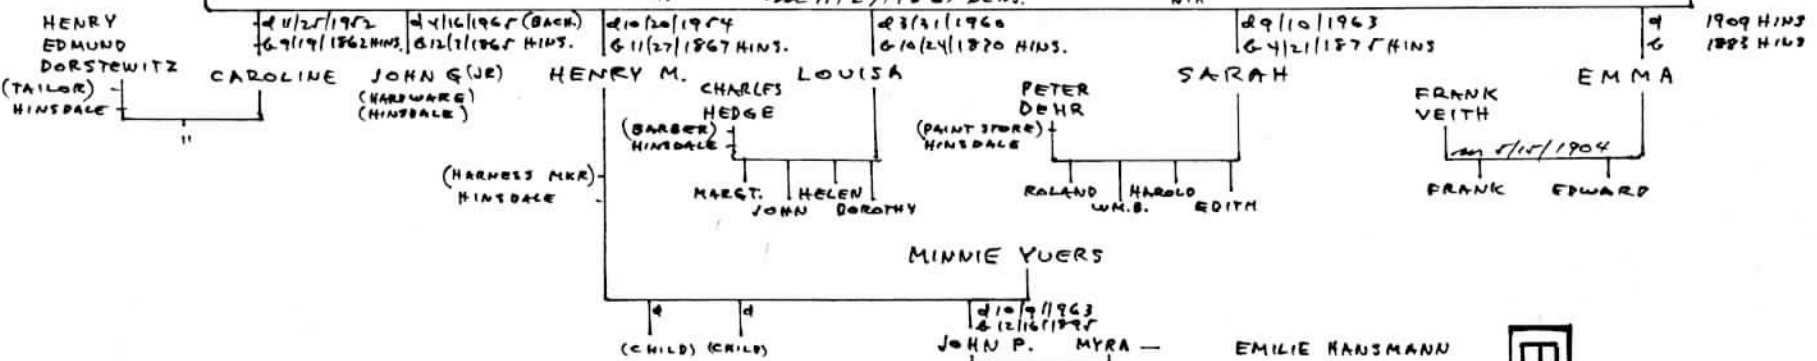

JOHN BOHLANDER  
 To CCI 1848  
 (FARMER)  
 PROVISO TWP.

SEE CHART #1  
 JOHN GLOS (SR) (d. 1877) m. 1788 BAVARIA  
 EVA WENZ (d. 1871) m. 1862 GERM.

T. H. KROSS  
 4-18-1942 R  
 7-20-1943  
 7-14-1944  
 11-9-1945  
 2-3-1948  
 7-14-1949  
 10-28-1949