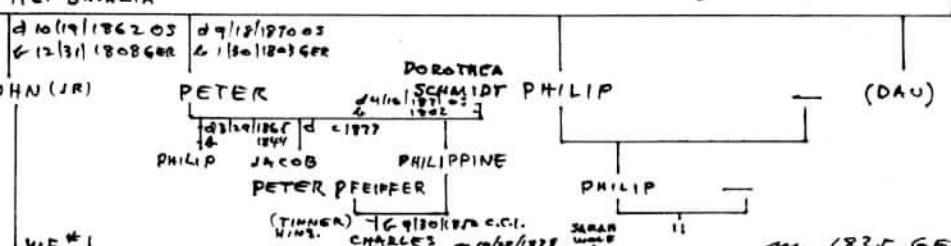

JOHN BOHLANDER  
 To CCI 1848  
 (FARMER)  
 PROVISO TWP.

SEE CHART #1  
 JOHN GLOS (SR) (d. 1877) m. 1788 BAVARIA  
 EVA WENZ (d. 1871) m. 1862 GERM.

T. H. KROSS  
 4-18-1942 R  
 7-20-1943  
 7-14-1944  
 11-9-1945  
 2-3-1948  
 7-14-1949  
 10-28-1949