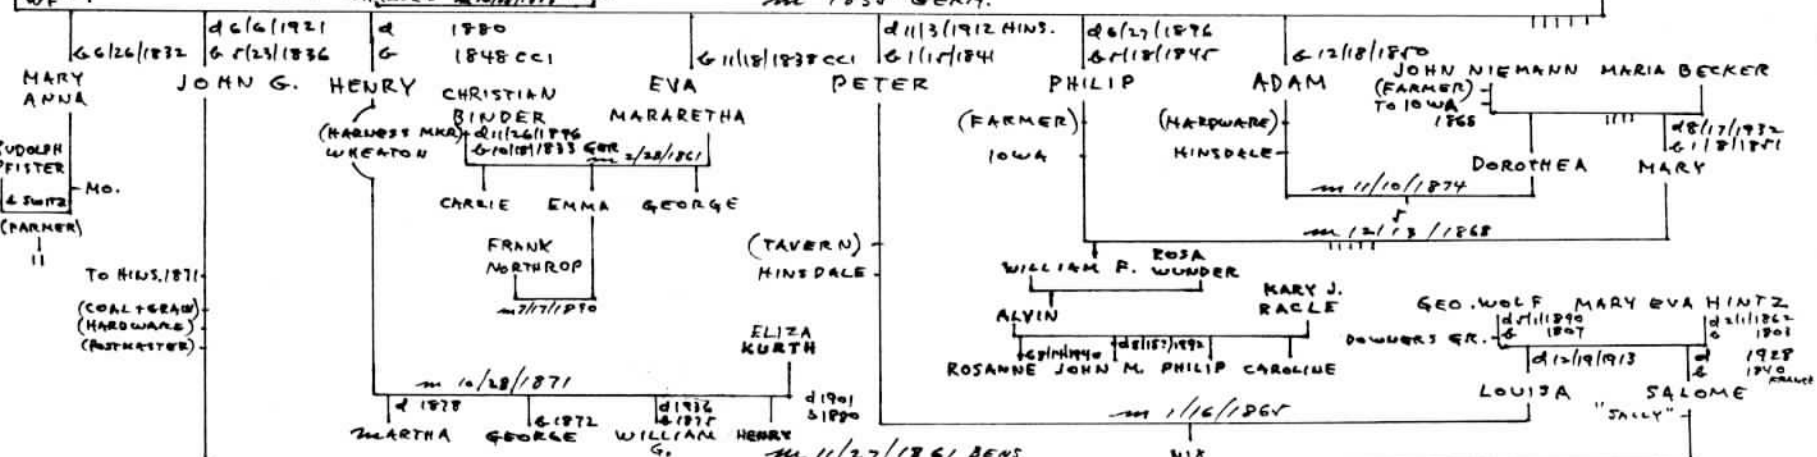

JOHN BOHLANDER  
 To CCI 1848  
 (FARMER)  
 PROVISO TWP.

SEE CHART #1  
 JOHN GLOS (SR) (d. 1877) m. 1788 BAVARIA  
 EVA WENZ (d. 1871) m. 1862 GERM.

T. H. KROSS  
 4-18-1942 R  
 7-20-1943  
 7-14-1944  
 11-9-1945  
 2-3-1948  
 7-14-1949  
 10-28-1949

BOHLANDER