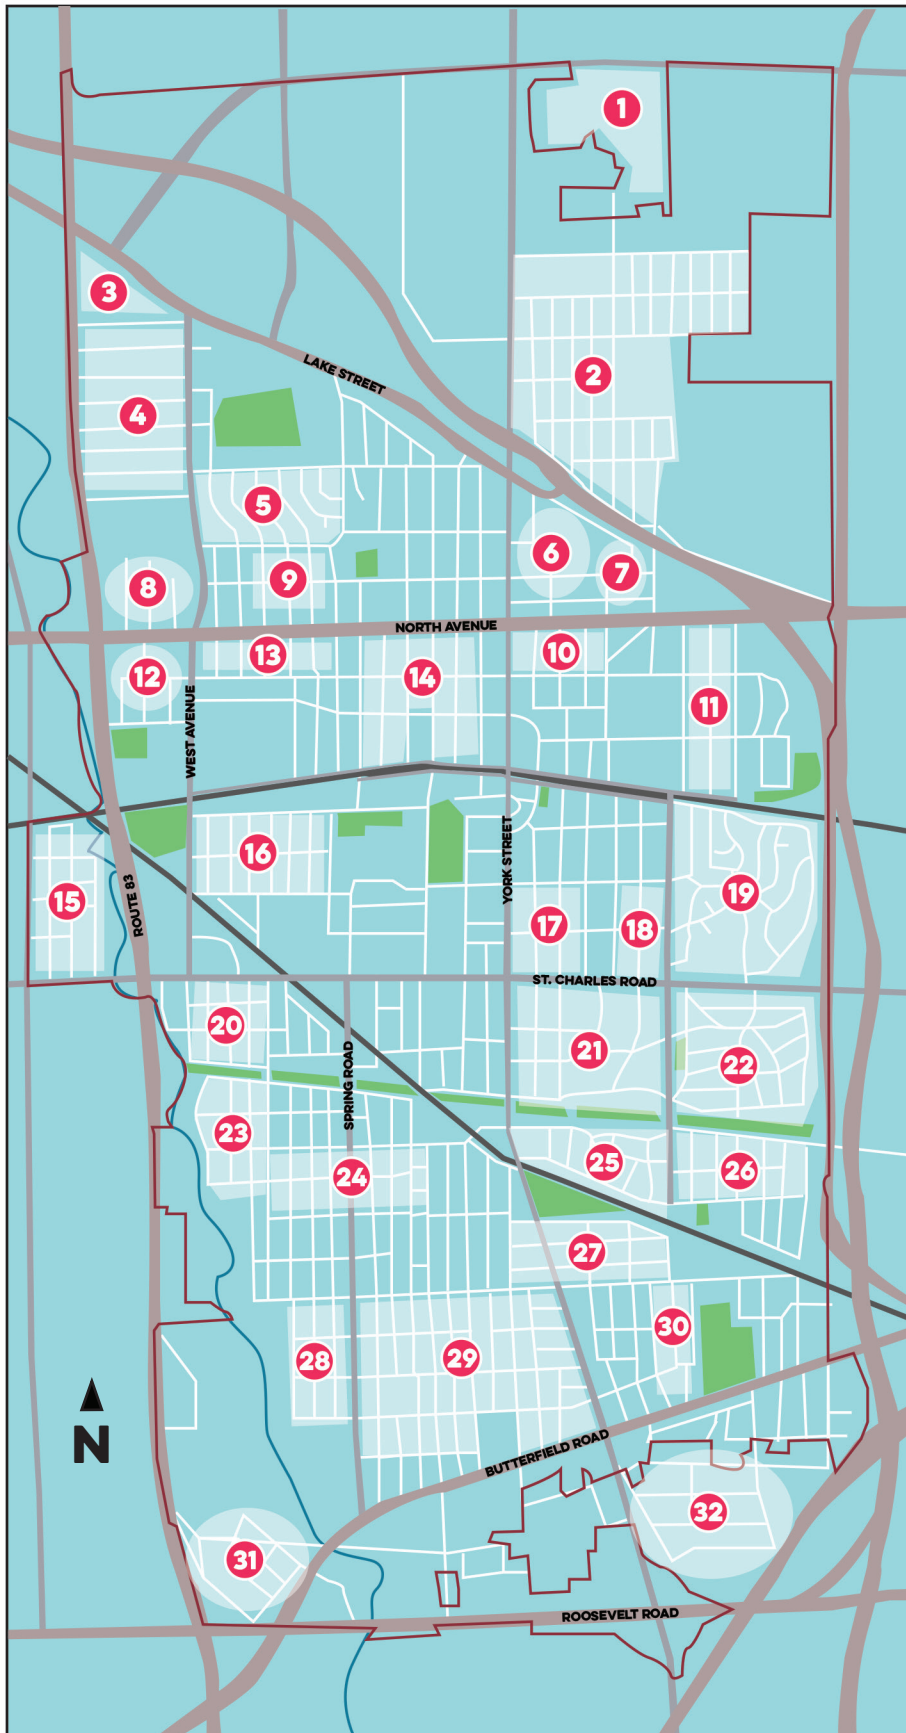

ELMHURST SUBDIVISION MAP

**ELMHURST
HISTORY
MUSEUM**

- 1 COUNTRY CLUB HIGHLANDS
- 2 H.O. STONE & CO.'S ELMHURST ADDITION
- 3 ELMHURST SUNNY FIELDS
- 4 ELMHURST GARDENS
- 5 EMERY MANOR
- 6 ROBERTSON'S ADDITIONS
- 7 MOUREAU'S NORTH AVENUE ADDITION
- 8 GRAUE'S WOODS SUBDIVISION NO. 2
- 9 A.D. GRAUE & SON OAKLAWN SUBDIVISION NO. 1
- 10 FAIRVIEW ADDITION
- 11 ELMHURST HIGHLANDS
- 12 GRAUE'S WOODS SUBDIVISION
- 13 GRAUE'S OAKLAWN SUBDIVISION
- 14 TOWN OF ELMHURST
- 15 PICK SUBDIVISION
- 16 COLLEGE VIEW TERRACE
- 17 EMERY'S SUBDIVISION
- 18 BRITIGAN'S ELMHURST TERRACE
- 19 BRYNHAVEN SUBDIVISION
- 20 ROBERTSON & YOUNG'S 4TH SPRING ROAD SUBDIVISION
- 21 CHERRY FARM SUBDIVISION
- 22 CRESCENT PARK
- 23 ROBERTSON & YOUNG'S SPRING ROAD ADDITIONS
- 24 ELMCREST SUBDIVISION
- 25 TUXEDO PARK
- 26 STRATFORD HILLS
- 27 1ST ADDITION TO TUXEDO PARK
- 28 ELMHURST PARKSIDE
- 29 ELM ESTATES
- 30 2ND ADDITION TO TUXEDO PARK
- 31 BUTTERFIELD HIGHLANDS
- 32 YORKFIELD