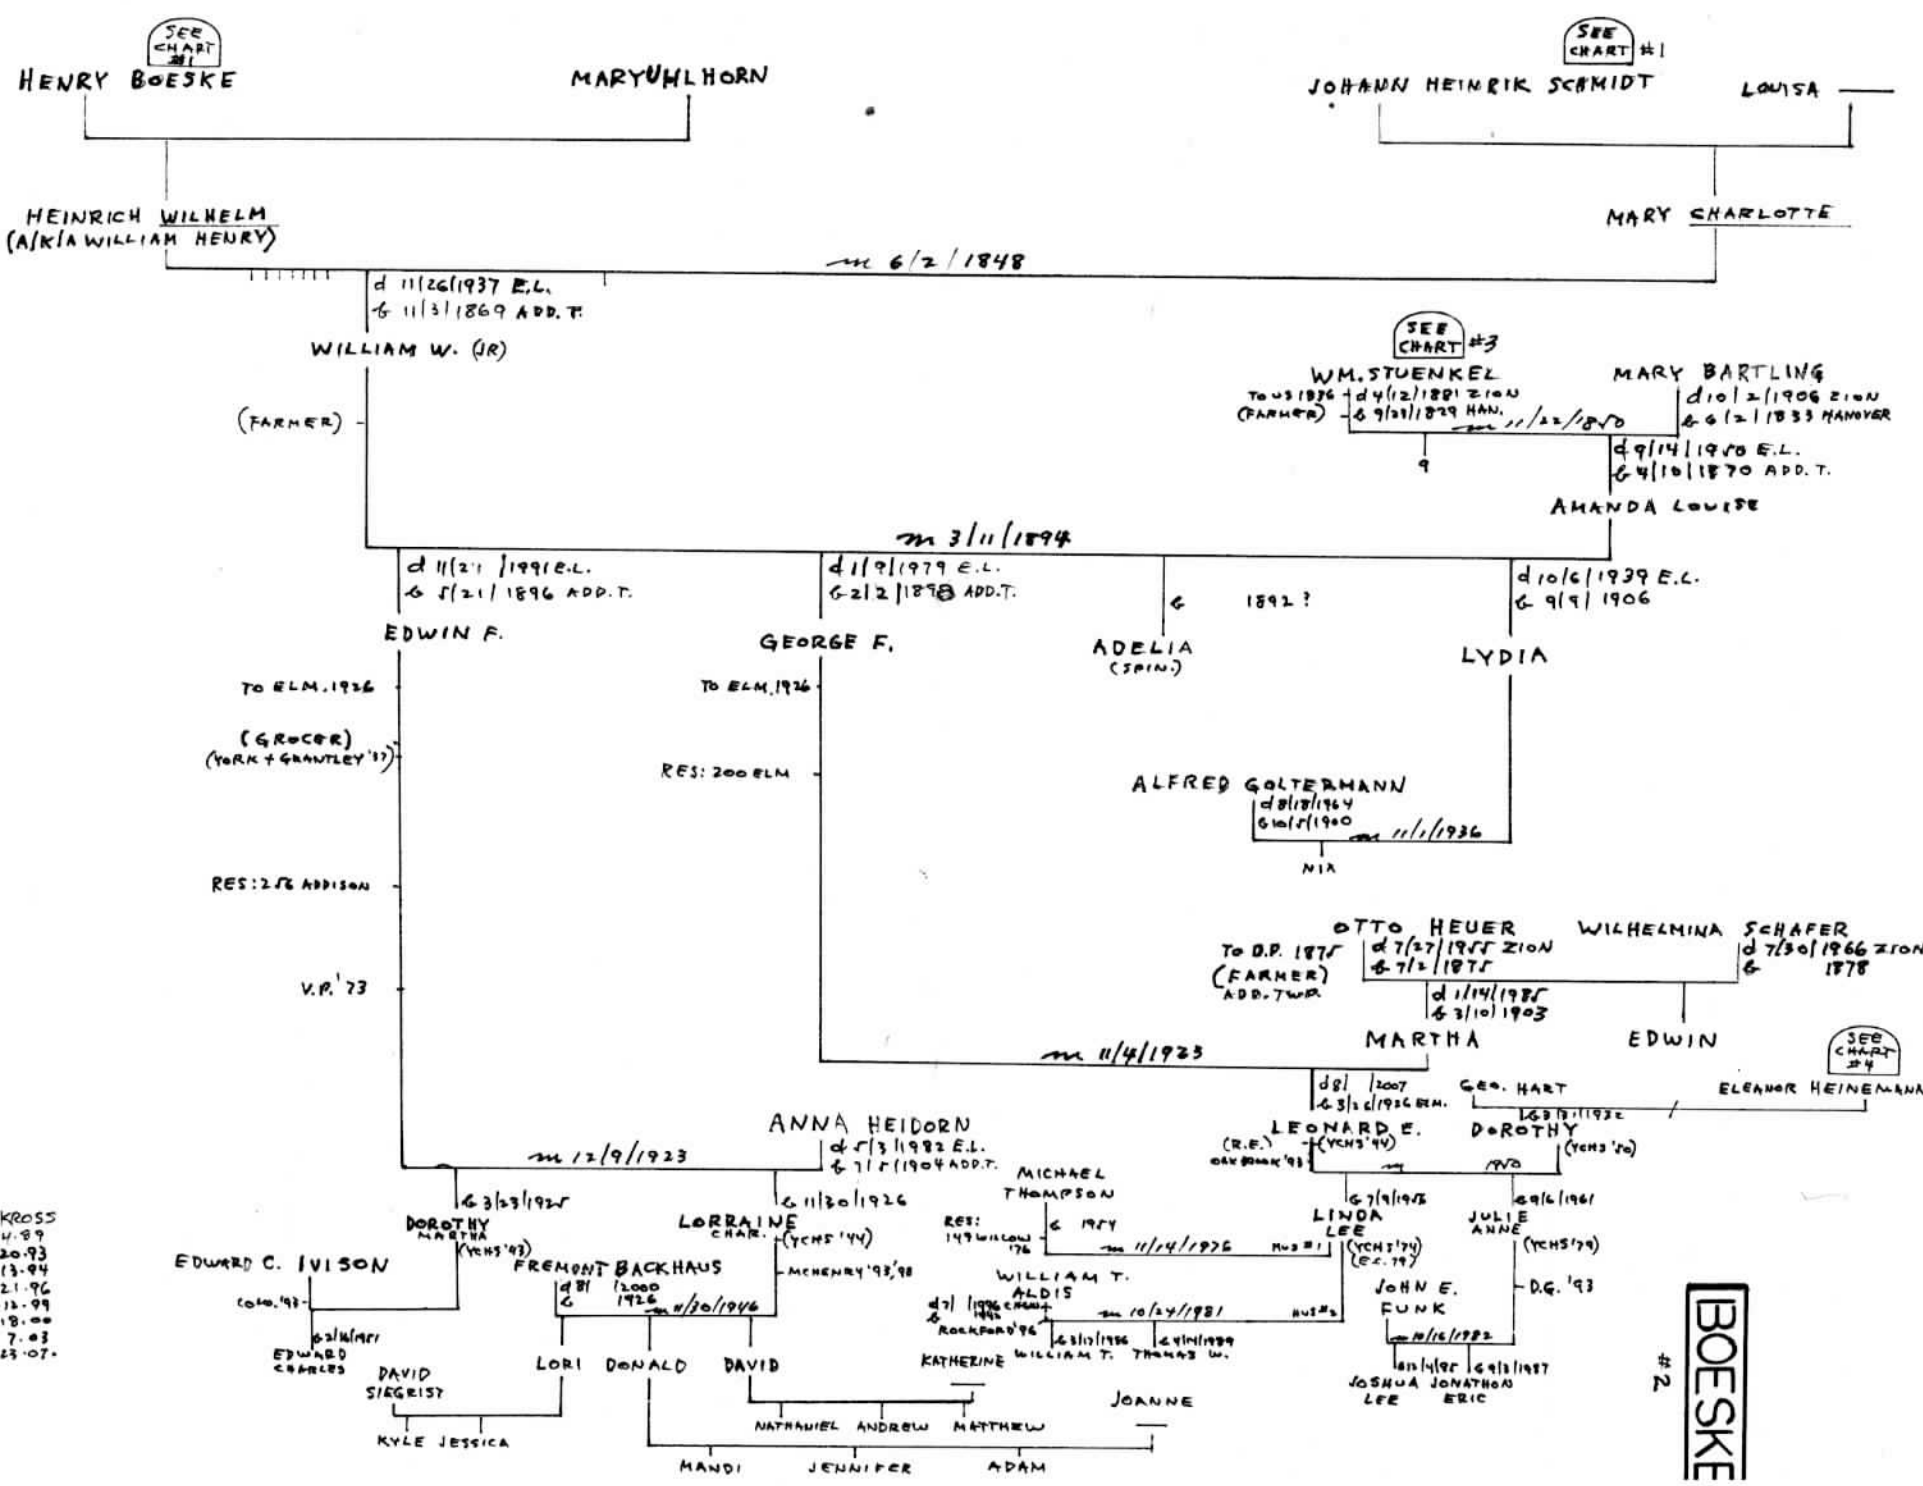

d 2/8/1927 ST. PAUL  
b 8/16/1849

SEE CHART #3  
HENRY MARQUARDT  
d 1926  
b 1842

MATHILDA  
(A/K/A SOPHIA)  
m 12/5/1868

d 10/4/1919 ST. PAUL  
b 11/20/1821 ADD.

LOUISA  
"ELOISE"  
WILHELMINE  
SOPHIE

d 6/29/1925  
b 1/12/1878 ADD.

ELLEN EMANDA ANNA GEORGE  
m 12/17/1876

Geo. C. JOHNSON  
(CHICAGO)  
b 1827 m 1/30/1850

AUGUST WEBBER (WEBER)  
d 1/19/1911 WF #1 m 4/6/1851

SEE CHART #3  
MALINDA MARQUARDT  
WF #2

SEE CHART #1  
JULIUS STUENKEL  
b 9/7/1863 ADD.  
WF #2

NORA  
d 3/17/1967  
b  
TO ELM 1914

SEE CHART #2  
FRANK ASCHER RATHJE  
1914

SEE CHART #2

HENRY STELLMAN  
SOPHIA FIEBE

SEE CHART #2  
WIFE 1 SOPHIA M.  
m 1/6/1896

RAYMOND  
WIFE 2 IDA SCHMIDT  
m 2/4/1922 d 11/1/1899

EMMA ROSENWINKEL  
d 7/16/1939  
b 11/10/1868

- T.H. KROSS
- 3-6-86
- 1-10-87
- 3-24-89
- 5-22-89
- 12-4-89
- 7-13-89
- 7-6-95
- 4-5-02
- 4-24-04
- 3-4-07

RES: 136 ELMHURST, IL

#1  
BOESKE

T.H. KROSS  
 12-11-89  
 1-20-93  
 7-13-94  
 2-21-96  
 6-12-99  
 5-18-00  
 3-7-03  
 8-23-07