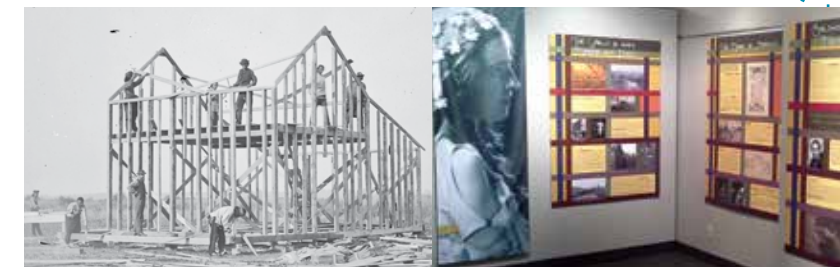

June 9 – December 31, 2017

Disco Demolition:
The Night Disco Died
3,517 VISITORS

→ Touring Exhibits

EHM also loaned staff-designed exhibits to other area institutions throughout the Midwest to extend the Museum’s reach and continue to share these important stories.

But Wait...There’s More! January–April, 2017

Harold Washington Library, Chicago
11,380 VISITORS

Sox vs. Cubs: Chicago’s Civil Wars

November, 2016 – March, 2017

Wilmette Historical Museum
1,500 VISITORS

In Her Own Right: Marion Mahony Griffin

May–August 2017

Charles H. McNider Art Museum, Cedar Rapids, IA
3,458 VISITORS

→ Ongoing Elmhurst History Exhibit

This ongoing exhibit of Elmhurst history continues to be enhanced to keep it fresh and interesting for visitors. A new feature, the History Spotlight, was added in 2017 to offer “mini-exhibits” focusing on Elmhurst-related items from the collection which will change quarterly. This past year, displays included objects from the 1893 Columbian Exposition and materials related to the Elmhurst Quarry. Another 2017 addition was the installation of a feature on the history of the Glos family and the Glos Mansion. Both can be found in the second floor hallway.

Through hands-on, engaging programs, history comes to life through a living history program with the schoolmarm at the Churchville Schoolhouse—a restored National Register of History Places property—with nearly 750 schoolchildren experiencing the program in 2017. In addition, kid-friendly tours with a fun I-Spy activity in the *By All Accounts* exhibit and Old-Fashioned Games proved popular in the Museum. Our programs also go on the road, and portable programs were brought offsite to 479 children in public and private classrooms in Elmhurst and area suburbs including KidStory, So You Want to Be An Immigrant, and Native Americans of Illinois programs.